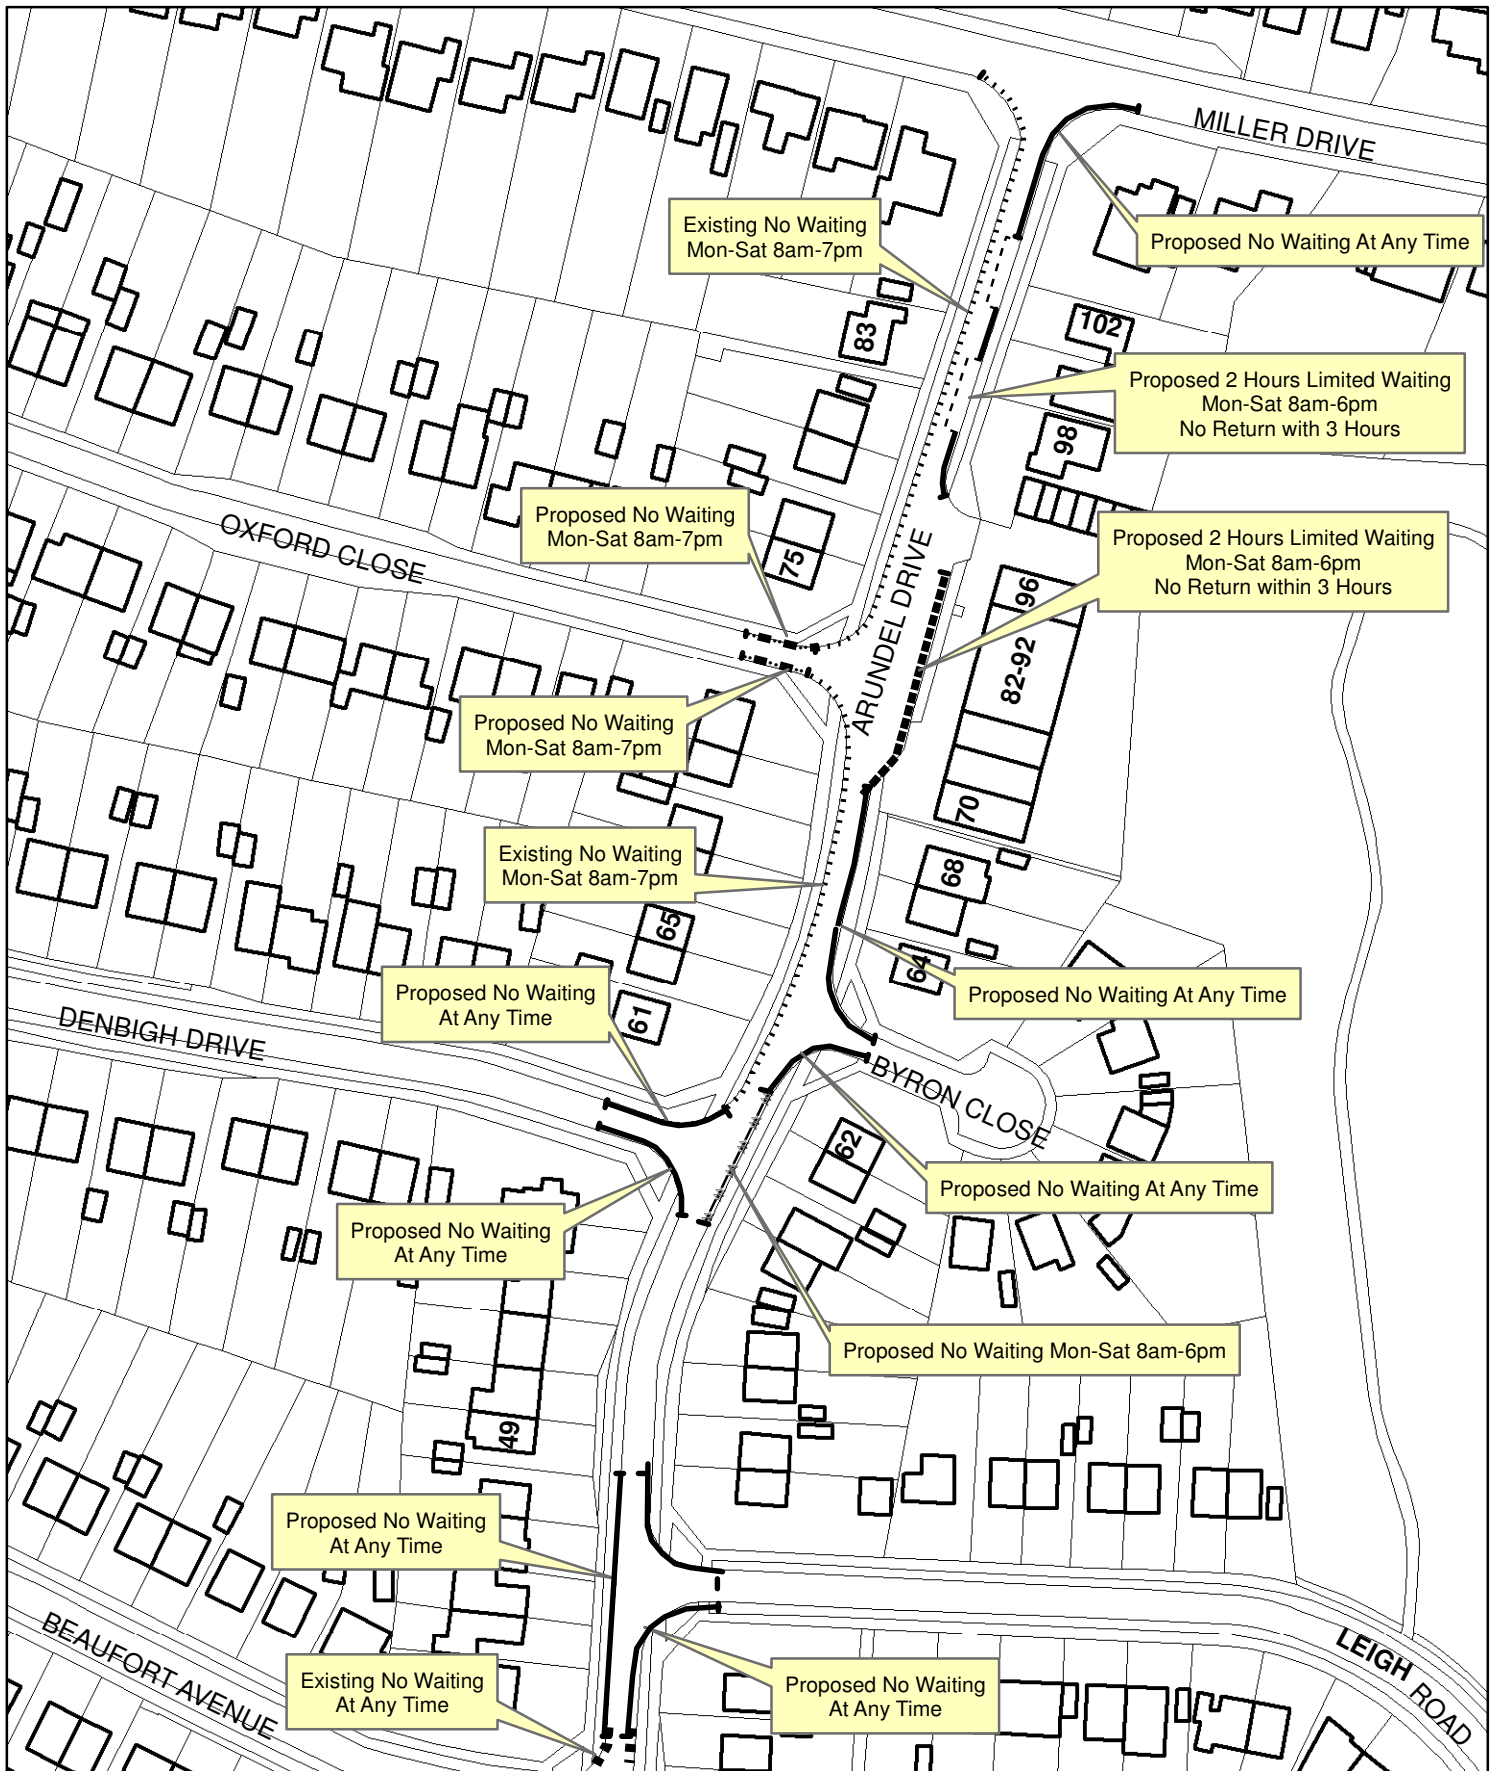

FAREHAM

BOROUGH COUNCIL

APPENDIX B

Arundel Drive, Fareham

This map is reproduced from Ordnance Survey material with the permission of Ordnance Survey on behalf of the Controller of Her Majesty's Stationary Office © Crown Copyright. Unauthorised reproduction infringes Crown Copyright and may lead to prosecution or civil proceedings. Licence 100019110. 2013